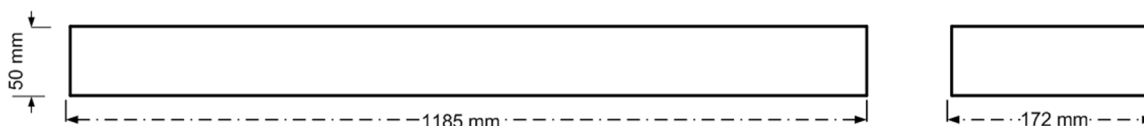

Dimensional Drawing

ELMASCO INDUSTRIES S.A.

Head Office : 44 K. Palama, 14343 N. Chalkidona, Athens, Greece

Production Plant : Ag. Adrianos, 21100 Nafplio, Greece

Email: elmasco@elmasco.eu

Tel : +30 210 2583100

Fax: +30 210 2583107